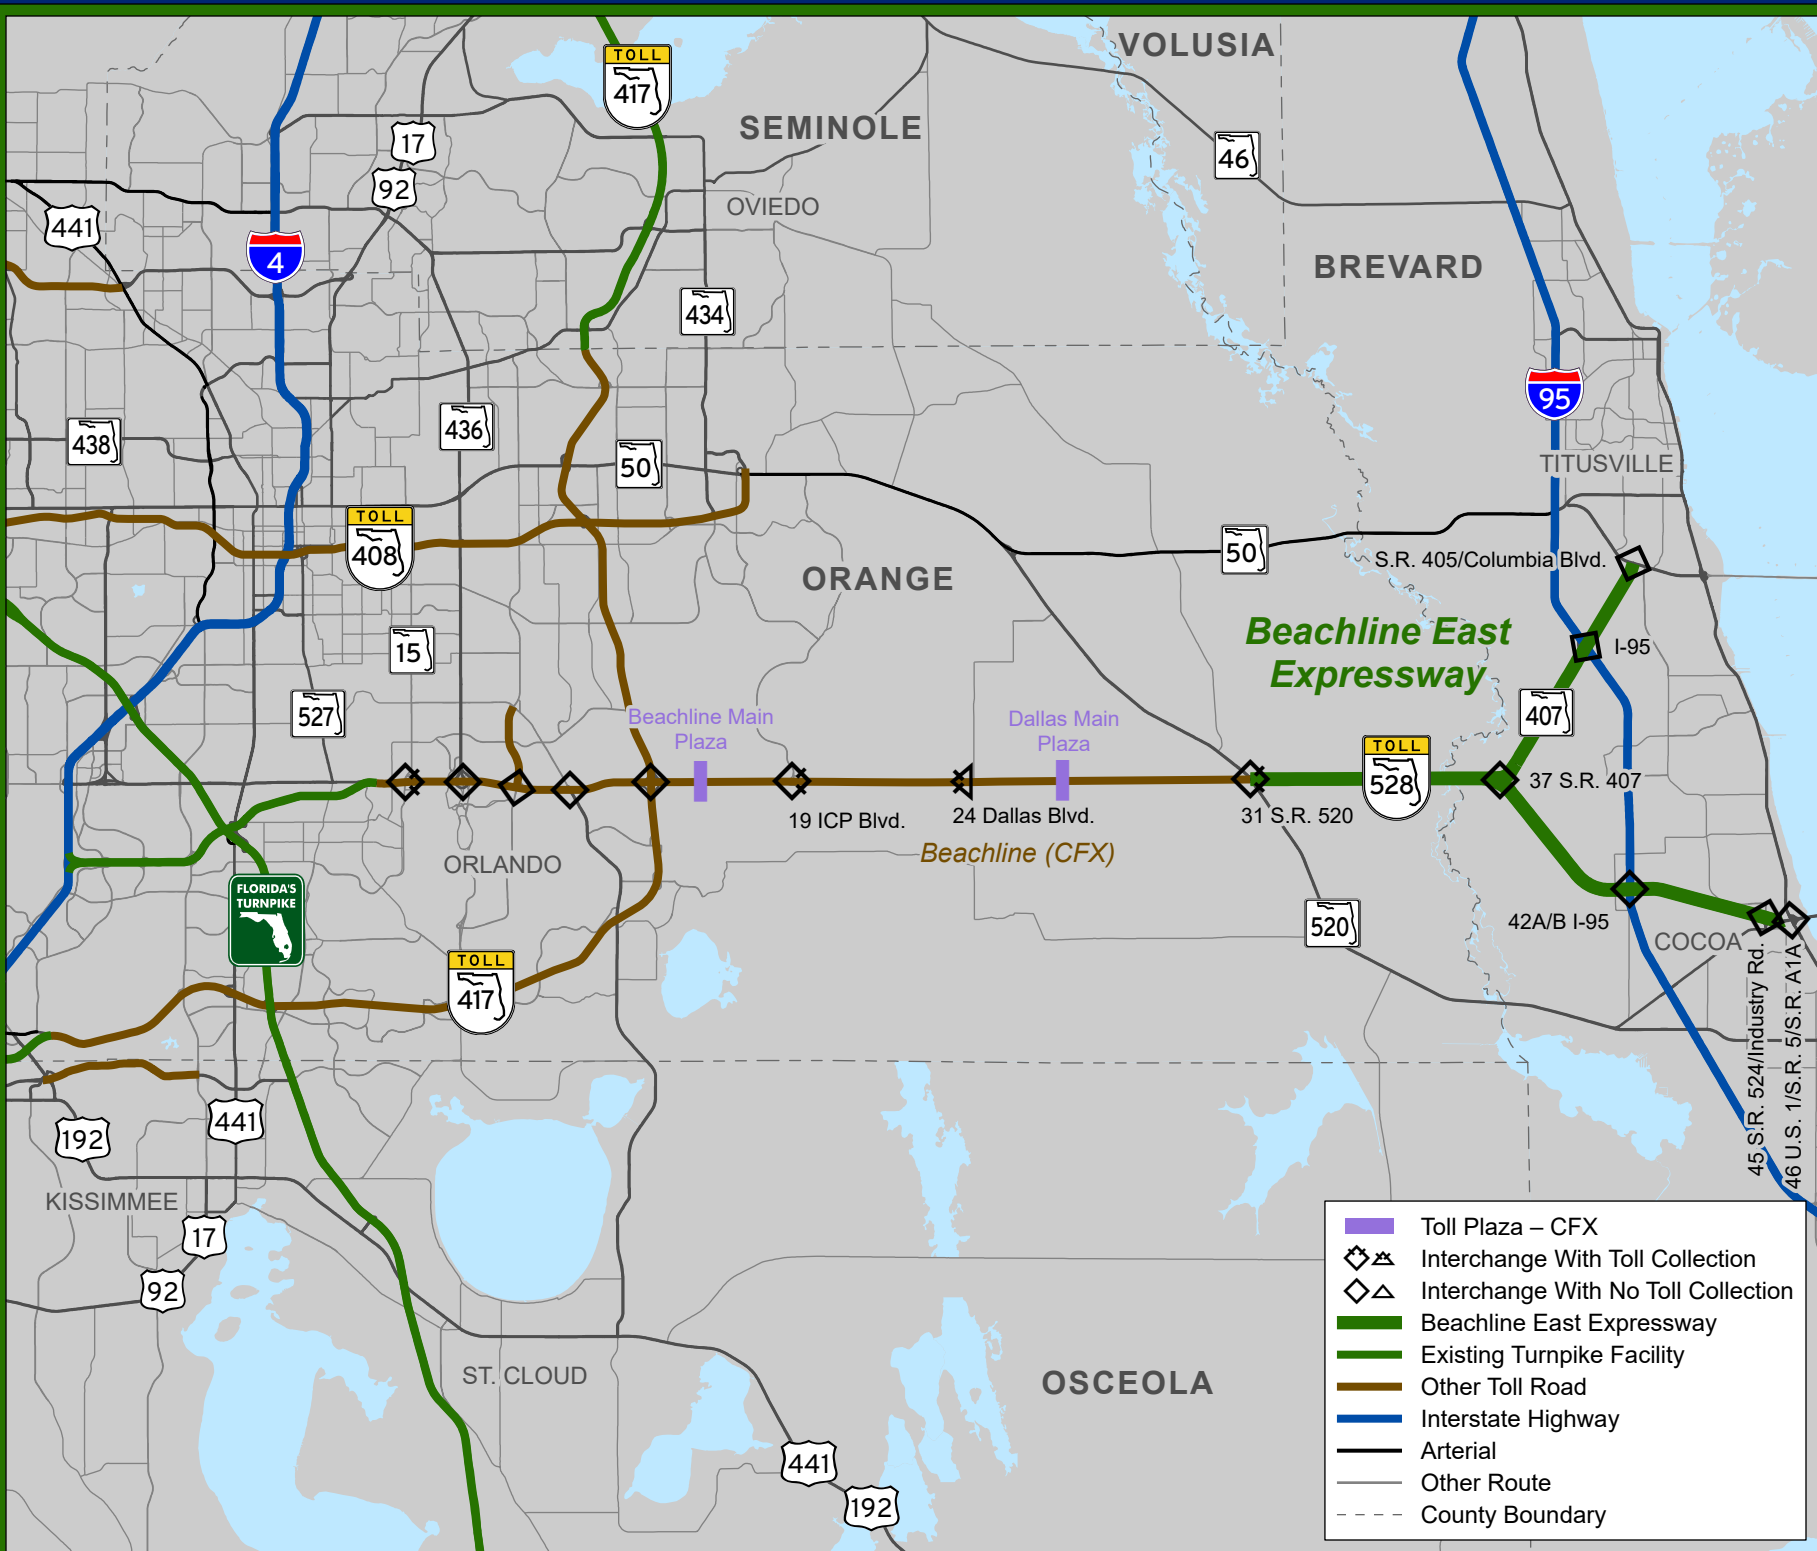

# Beachline East Expressway (SR 528)

Sources:  
HERE 2025,  
Florida's Turnpike  
Enterprise, 2025

- Toll Plaza – CFX
- Interchange With Toll Collection
- Interchange With No Toll Collection
- Beachline East Expressway
- Existing Turnpike Facility
- Other Toll Road
- Interstate Highway
- Arterial
- Other Route
- County Boundary